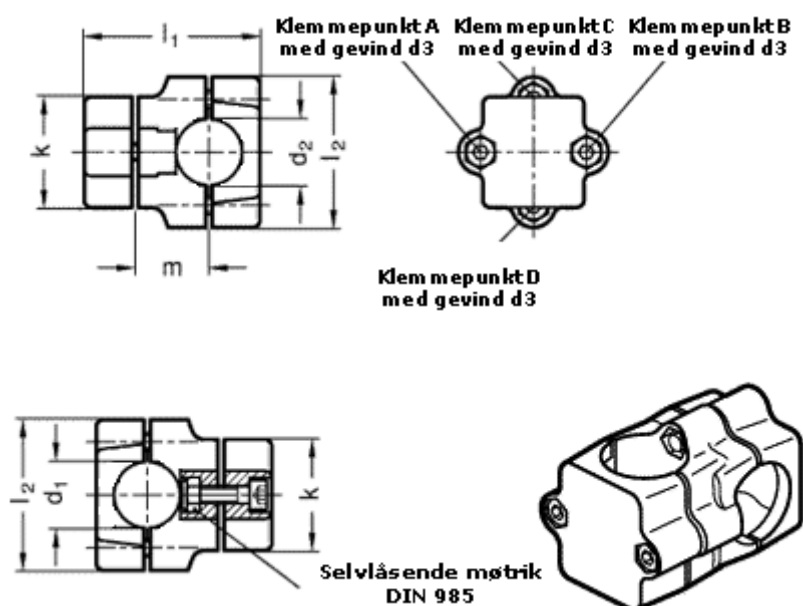

Article number: 20134B45B45762BL  
Description: E+G Two-way Connector  
GN134-B45-B45-76-2-BL

## Measures

Adjustable clamp lever = GN 911-M10-55 have to be ordred separately

d1	= 45
d2	= 45
d3	= M10
k	= 76
l1	= 125.0
l2	= 98
m	= 55.0